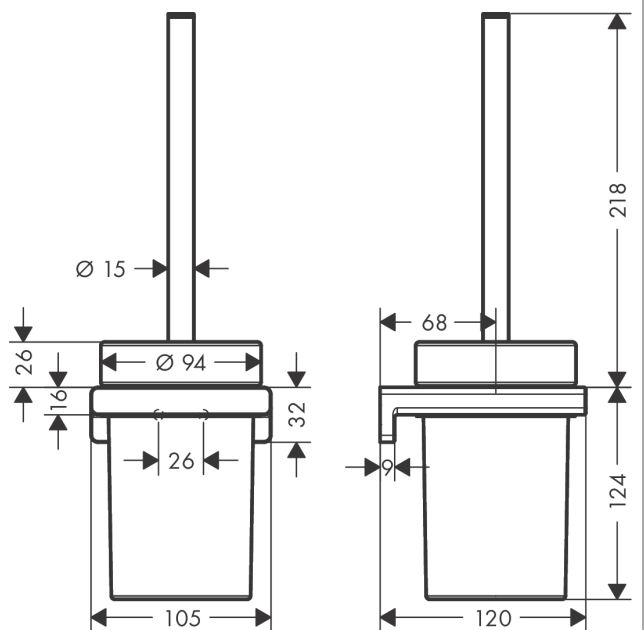

AddStoris

Toilet brush holder wall-mounted

Surfaces: **Matt Black** Article Number: **41752670**

Description

product features

- wall-mounted
- material: metal
- material recess: matt glass
- with removable insert
- with mounting material
- concealed fastening
- drilling distance 26 mm
- diameter drill hole: 6 mm

Design awards

reddot winner 2021

Product image

Scale drawing

AddStoris

Toilet brush holder wall-mounted

Surfaces: **Matt Black** Article Number: **41752670**

Exploded Drawing

Year of production: >04/21

AddStoris
Toilet brush holder wall-mounted
 Surfaces: **Matt Black** Article Number: **41752670**

Spare part list

Year of production: >04/21

Pos.	Description	Article Number	Price	PU
1	mounting set	40915000	-	1
2	WC-brush white	93822000	-	1