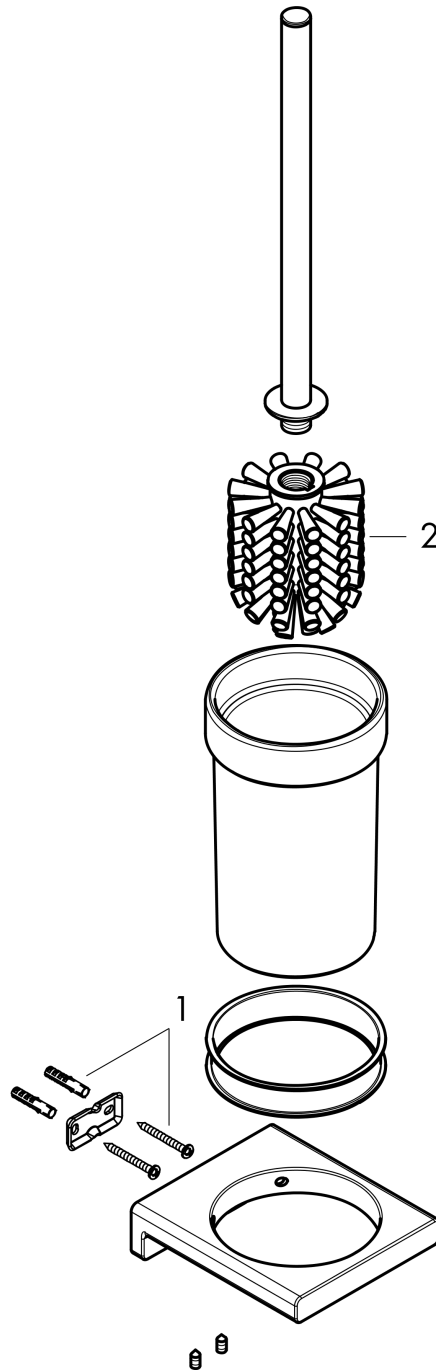

AddStoris

Toilet brush holder wall-mounted

Surfaces: **Matt Black** Article Number: **41752670**

Description

product features

- wall-mounted
- material: metal
- material recess: matt glass
- with removable insert
- with mounting material
- concealed fastening
- drilling distance 26 mm
- diameter drill hole: 6 mm

Design awards

reddot winner 2021

Product image

Scale drawing

AddStoris

Toilet brush holder wall-mounted

Surfaces: **Matt Black** Article Number: **41752670**

Exploded Drawing

Year of production: >04/21

AddStoris
Toilet brush holder wall-mounted
 Surfaces: **Matt Black** Article Number: **41752670**

Spare part list

Year of production: >04/21

Pos.	Description	Article Number	Price	PU
1	mounting set	40915000	-	1
2	WC-brush white	93822000	-	1